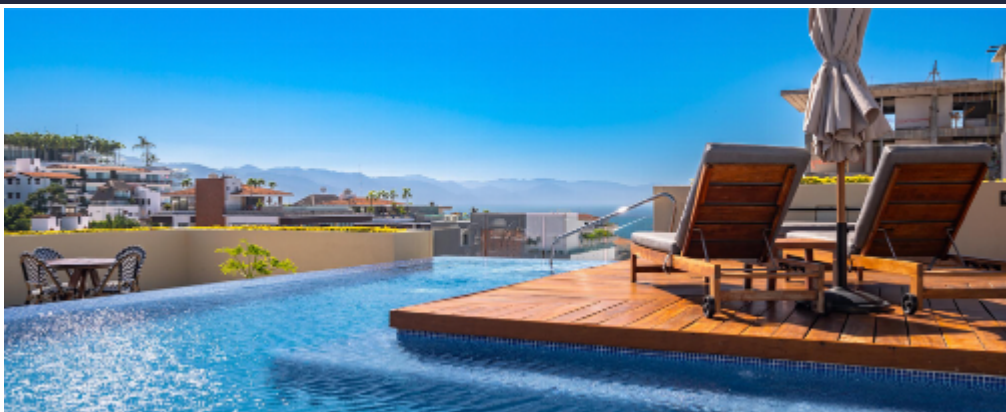

☎ 322 115 5040

✉ info@domusvallarta.com

🌐 domusvallarta.com

@domus_vallarta

🏠 Domus Vallarta Inmobiliaria

📺 @domusvallartainmo